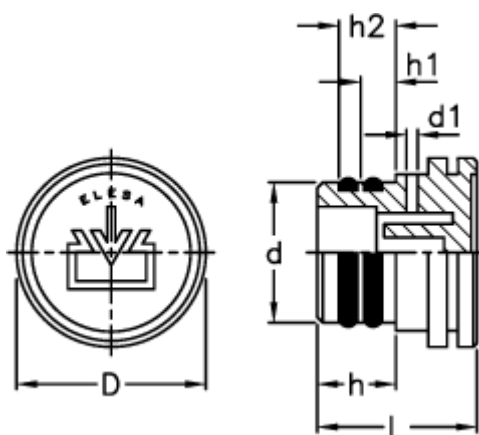

Data Sheet

Article number: 2311059901

Description: E+G Oil fill plug push-fit
TPCF.20

Measures

D	= 30
d +0.2 0	= 20
d1	= 2
h	= 14
h1	= 6.5
h2	= 10.5
L	= 29.0